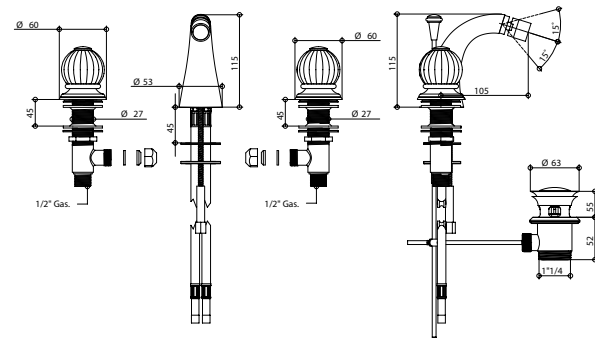

ARTICOLO COMPLETO / COMPLETE ITEM

05503CR00
CR00/CR03/CR04/CR05/CR06/CR07/CR08/CR09
05503OR00
OR00/OR03/OR04/OR05/OR06/OR07/OR08/OR09

ABBINABILE A / TO MATCH WITH
Sifone / Siphon - **00066CR00** pag. 1078

RICAMBI / SPARE PARTS

9792 Calda / Hot	9792 Fredda / Cold
9979CR	

05521

Monoforo lavabo completo di scarico 1.1/4". Single hole basin mixer with 1.1/4" pop-up waste.