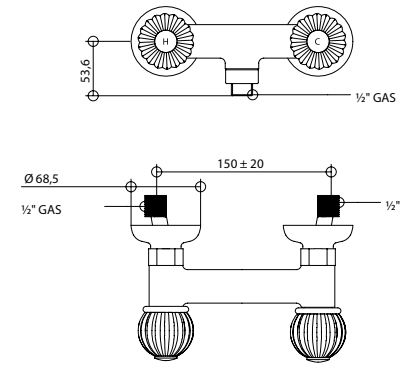

05523

Gruppo doccia esterno.

External shower mixer.