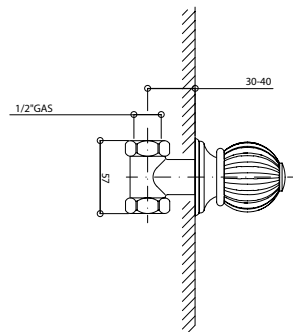

ARTICOLO COMPLETO / COMPLETE ITEM
05538CR00
CR00/CR03/CR04/CR05/CR06/CR07/CR08/CR09

PARTE INCASSO BUILT-IN PART	PARTE ESTERNA DA ABBINARE EXTERNAL MATCHING PART
	FINITURE / FINISHES
09767	05538CR00EU CR00/CR03/CR04/CR05 CR06/CR07/CR08/CR09
	05538OR00EU OR00/OR03/OR04/OR05 OR06/OR07/OR08/OR09

ABBINABILE A / TO MATCH WITH
Sifone / Siphon - **00065CR00** pag. 1077
Piletta clic-clac / Clic-clac waste - **00079CR00** pag. 1075

ACCESSORI / ACCESSORIES
00083CRCS
2 pz. per articolo / 2 pcs needed

RICAMBI / SPARE PARTS	
9792 Calda / Hot	9792 Fredda / Cold
9998CR	

05500
Rubinetto incasso 1/2". 1/2" built-in tap.