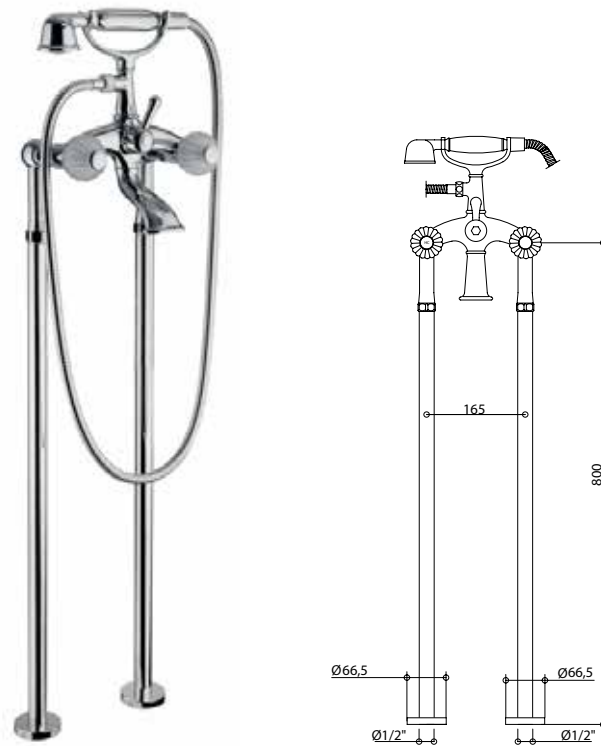

05528

Gruppo vasca esterno su colonnette da terra con set doccia.

Floor mounted bath and shower mixer with shower set.

ARTICOLO COMPLETO / COMPLETE ITEM

05528CR00
CR00/CR03/CR04/CR05/CR06/CR07/CR08/CR09

05528OR00
OR00/OR03/OR04/OR05/OR06/OR07/OR08/OR09

RICAMBI / SPARE PARTS

	9792 Calda / Hot		9792 Fredda / Cold
	09600CR		00851CR00
	00117CRDV