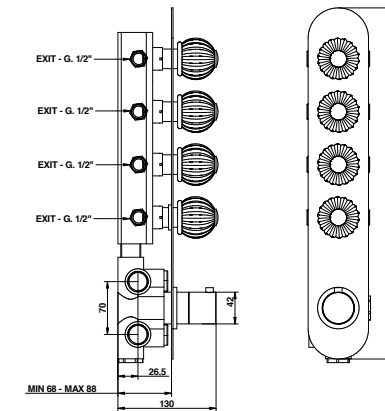

05542/4

Miscelatore termostatico incasso con 4 rubinetti di apertura/chiusura su piastra unica (4 uscite).

Built-in thermostatic mixer with 4 open/close taps on single plate (4 out).