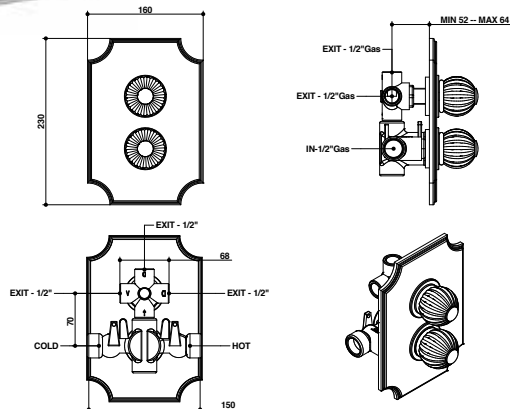

05549

Miscelatore termostatico incasso 1/2" con deviatore a 2 uscite.

1/2" built-in thermostatic mixer with 2 way diverter.

ARTICOLO COMPLETO / COMPLETE ITEM

05549CR00

CR00/CR03/CR04/CR05/CR06/CR07/CR08/CR09

PARTE INCASSO
BUILT-IN PART

09728

PARTE ESTERNA DA ABBINARE
EXTERNAL MATCHING PART

FINITURE / FINISHES

05549CR00EU
CR00/CR03/CR04/CR05
CR06/CR07/CR08/CR09

05549OR00EU
OR00/OR03/OR04/OR05
OR06/OR07/OR08/OR09

ACCESSORI / ACCESSORIES

00105CRCA49PR

RICAMBI / SPARE PARTS

8900TM 9788/02

NOTE / NOTES

Portata a pressione dinamica / Flow rates at dynamic pressure:
3 bar - 23 l/min - 38° Mix - 3 bar - 15 l/min - 38° Mix

05549/3

Miscelatore termostatico incasso 1/2" con deviatore a 3 uscite.

1/2" built-in thermostatic mixer with 3 way diverter.

ARTICOLO COMPLETO / COMPLETE ITEM

05549CR0003

CR00/CR03/CR04/CR05/CR06/CR07/CR08/CR09

PARTE INCASSO
BUILT-IN PART

09728/03

PARTE ESTERNA DA ABBINARE
EXTERNAL MATCHING PART

FINITURE / FINISHES

05549CR0003EU
CR00/CR03/CR04/CR05
CR06/CR07/CR08/CR09

05549OR0003EU
OR00/OR03/OR04/OR05
OR06/OR07/OR08/OR09

ACCESSORI / ACCESSORIES

00105CRCA49PR

RICAMBI / SPARE PARTS

8900TM 9788/03

NOTE / NOTES

Portata a pressione dinamica / Flow rates at dynamic pressure:
3 bar - 23 l/min - 38° Mix - 3 bar - 15 l/min - 38° Mix

05542/4

Miscelatore termostatico incasso con 4 rubinetti di apertura/chiusura su piastra unica (4 uscite).

Built-in thermostatic mixer with 4 open/close taps on single plate (4 out).

ARTICOLO COMPLETO / COMPLETE ITEM

05542CR0004

CR00/CR03/CR04/CR05/CR06/CR07/CR08/CR09

PARTE INCASSO
BUILT-IN PART

09730/04

PARTE ESTERNA DA ABBINARE
EXTERNAL MATCHING PART

FINITURE / FINISHES

05542CR0004EU
CR00/CR03/CR04/CR05
CR06/CR07/CR08/CR09