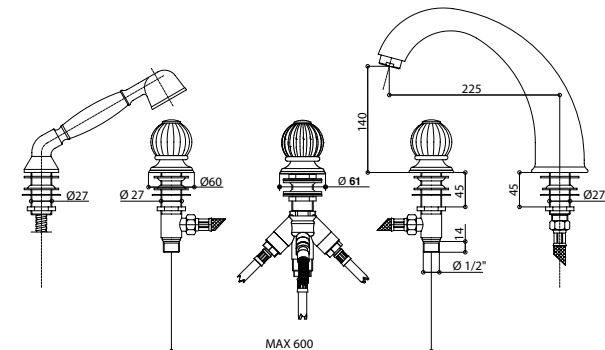

05531/D

Gruppo bordo vasca cinque fori con set doccia.

Five holes deck bath and shower mixer with shower set.