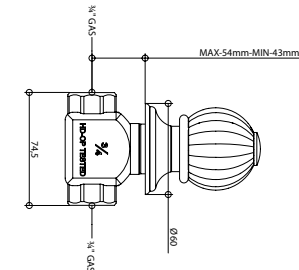

FINITURE E COLORI / FINISHES AND COLOURS

MANIGLIE IN CRISTALLO / CRYSTAL HANDLES

* Disponibile su richiesta / Available on demand

05498
Rubinetto incasso da 3/4" vitone tradizionale. 3/4" built-in tap traditional mechanism.