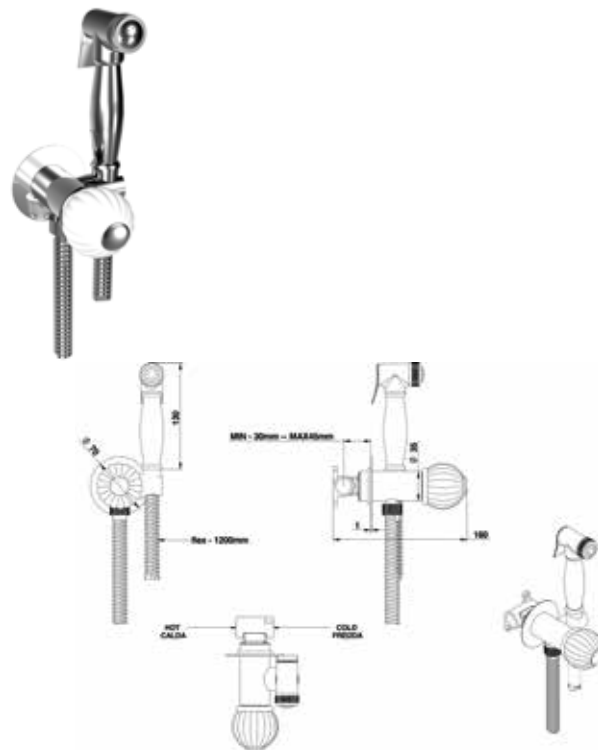

05916

Set doccia bidet per wc ad incasso con miscelatore progressivo e doccetta.

Shattaff shower set for wc with progressive mixer and hand shower.