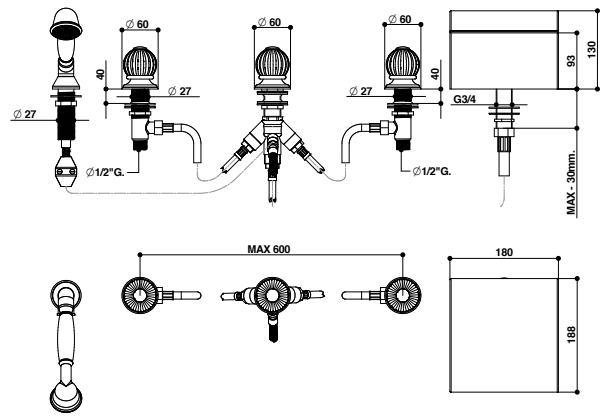

05535/D

Gruppo bordo vasca cinque fori con bocca a cascata e set doccia.

Five holes deck bath and shower mixer with waterfall spout and handshower set.

ARTICOLO COMPLETO / COMPLETE ITEM

05535CR00D
CR00/CR03/CR04/CR05/CR06/CR07/CR08/CR09