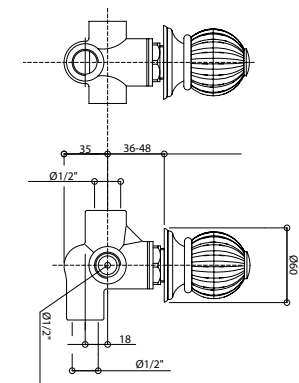

ARTICOLO COMPLETO / COMPLETE ITEM
05498CR00
CR00/CR03/CR04/CR05/CR06/CR07/CR08/CR09

PARTE INCASSO BUILT-IN PART	PARTE ESTERNA DA ABBINARE EXTERNAL MATCHING PART
	FINITURE / FINISHES
09772 Calda / Hot	05498CR00EU CR00/CR03/CR04/CR05 CR06/CR07/CR08/CR09
09772 Fredda / Cold	05498OR00EU OR00/OR03/OR04/OR05 OR06/OR07/OR08/OR09

ACCESSORI / ACCESSORIES
00083CRCS

RICAMBI / SPARE PARTS	
9804 Calda / Hot	9804 Fredda / Cold

05525
Deviatore 2 uscite (2 entrate 2 uscite). 2 exit built-in diverter (2 in - 2 out).