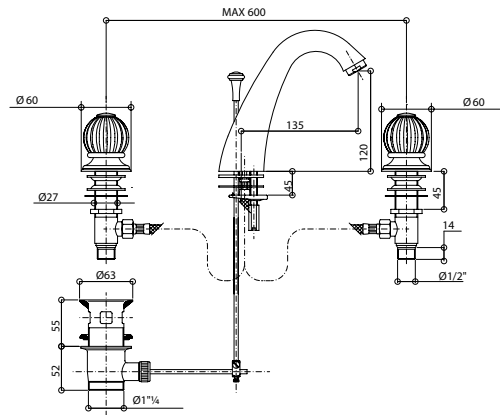

05501

Gruppo lavabo tre fori completo di scarico 1.1/4". Three holes basin mixer with 1.1/4" pop-up waste.

ARTICOLO COMPLETO / COMPLETE ITEM

05501CR00
CR00/CR03/CR04/CR05/CR06/CR07/CR08/CR09
05501OR00
OR00/OR03/OR04/OR05/OR06/OR07/OR08/OR09

ABBINABILE A / TO MATCH WITH
Sifone / Siphon - **00065CR00** pag. 1077

RICAMBI / SPARE PARTS

9792 Calda / Hot	9792 Fredda / Cold
9998CR	

05503

Gruppo bidet tre fori completo di scarico 1.1/4". Three holes bidet mixer with 1.1/4" pop-up waste.