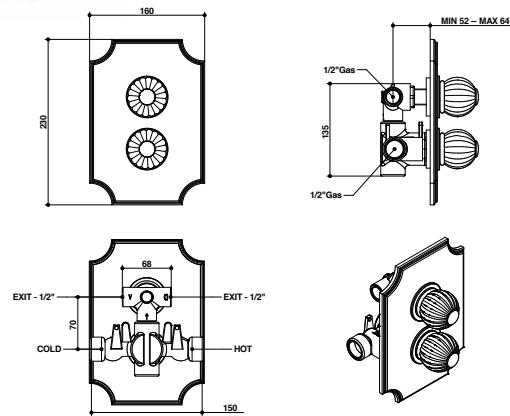

05549

Miscelatore termostatico incasso 1/2" con deviatore a 2 uscite.

1/2" built-in thermostatic mixer with 2 way diverter.

ARTICOLO COMPLETO / COMPLETE ITEM

05549CR00

CR00/CR03/CR04/CR05/CR06/CR07/CR08/CR09

PARTE INCASSO
BUILT-IN PART

09728

PARTE ESTERNA DA ABBINARE
EXTERNAL MATCHING PART

FINITURE / FINISHES

05549CR00EU
CR00/CR03/CR04/CR05
CR06/CR07/CR08/CR09

05549OR00EU
OR00/OR03/OR04/OR05
OR06/OR07/OR08/OR09

ACCESSORI / ACCESSORIES

00105CRCA49PR

RICAMBI / SPARE PARTS

8900TM 9788/02

NOTE / NOTES

Portata a pressione dinamica / Flow rates at dynamic pressure:
3 bar - 23 l/min - 38° Mix - 3 bar - 15 l/min - 38° Mix

05549/3

Miscelatore termostatico incasso 1/2" con deviatore a 3 uscite.

1/2" built-in thermostatic mixer with 3 way diverter.